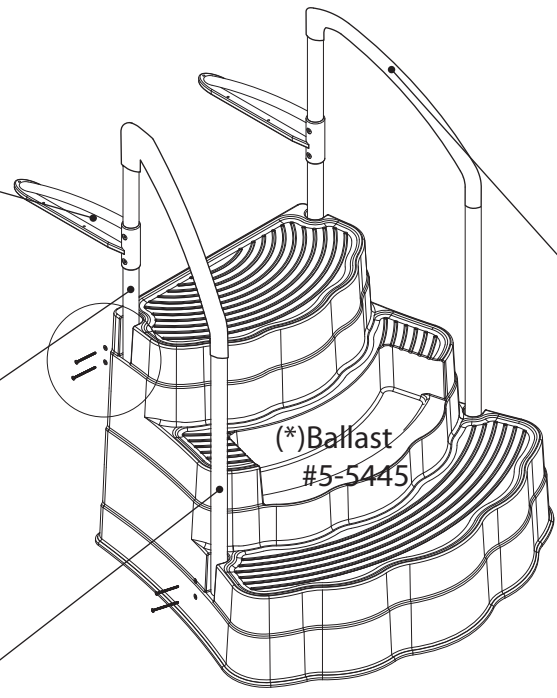

With PVC Handrails

Deck Bracket

#5602SM

Support tube (short)

#5642GR

Support tube (long)

#5646.5GR

Ramp

#5000-M

Handrail kit

#5-ER5174
(hardware kit included)

Hardware kit

#5-5024

With Stainless Steel Handrails

Installation #1

Deck flange

#5020

Handrail kit

#5-ES5174
(hardware kit included)

Hardware kit

#5-5024SS

Installation #2

Deck Bracket

#5602SM

#5-5445 / Ballast (*)

Sand cap
#7-5027