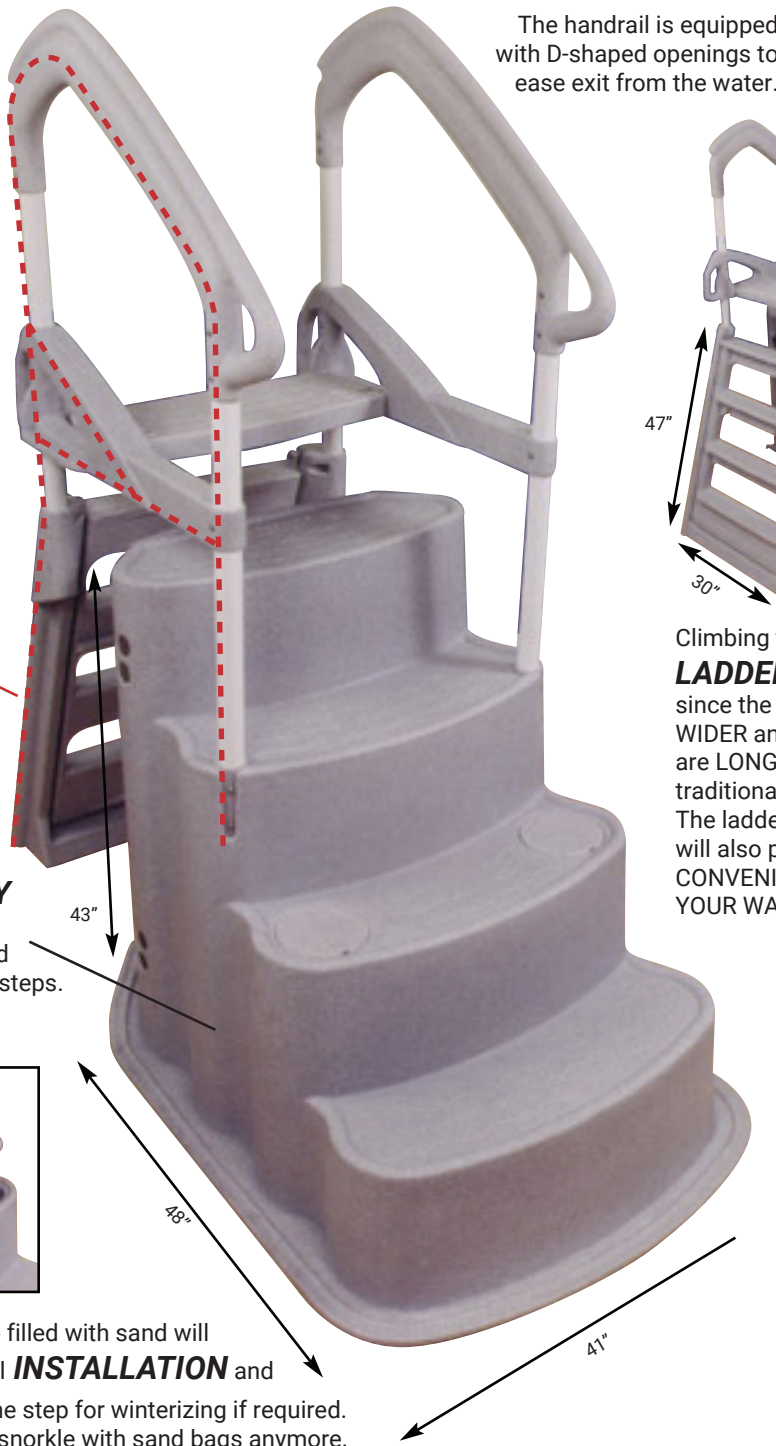

INTO A BAG

ABOVE GROUND POOL

PEARL GRAY

ELEGANT STEP AND SAFE LADDER

A combination ergonomically created for unequalled

safety

Pour plus de renseignements, visitez
www.innovaplas.com

Elegant | PG-1002-S-B

Aboveground pool step

181 KG / 400 LBS
MAXIMUM WEIGHT

ROTMOLDING

MAX
31 KG

IN AND OUT

DIMENSIONS
43 X 41 X 48 IN/PO
254 X 254 X 91,4 CM

INTO A BAG

ABOVE GROUND POOL

PG

PEARL GRAY

The handrail is equipped with D-shaped openings to ease exit from the water.

Climbing the **SAFE LADDER** is EASY since the ladder is WIDER and its steps are LONGER than traditional products. The ladder's angle will also provide CONVENIENCE ON YOUR WAY UP.

Unlike traditional systems, the handrail concept is manufactured as ONE SOLID PIECE that anchors to the ladder and the steps like an **A FRAME**.

The strong **WAVY 43\"**

Two ballasts to be filled with sand will **EASE** the original **INSTALLATION** and **REMOVAL** of the step for winterizing if required. You don't need to snorkle with sand bags anymore.