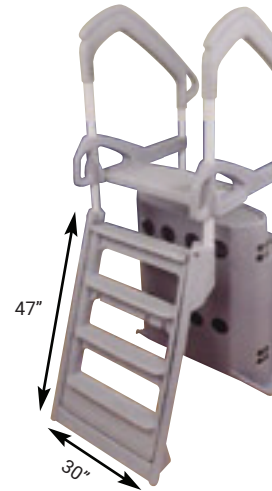

Elegant | PG-1002-S-B

Aboveground pool step

Making your pool a safe harbour!

181 KG / 400 LBS
MAXIMUM WEIGHT

ROTMOLDING

MAX
31 KG

IN AND OUT

DIMENSIONS
43 X 41 X 48 IN/PO
254 X 254 X 91,4 CM

Aboveground pool step

181 KG / 400 LBS
MAXIMUM WEIGHT

ROTMOLDING

MAX
31 KG

IN AND OUT

DIMENSIONS
43 X 41 X 48 IN/PO
254 X 254 X 91,4 CM

INTO A BAG

ABOVE GROUND POOL

PG

PEARL GRAY

The handrail is equipped with D-shaped openings to ease exit from the water.

Climbing the **SAFE LADDER** is EASY since the ladder is WIDER and its steps are LONGER than traditional products. The ladder's angle will also provide CONVENIENCE ON YOUR WAY UP.