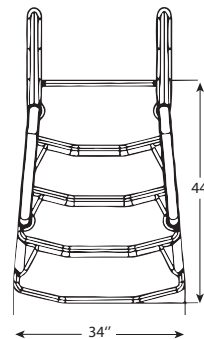

*Perfect staircase style,
only from Lumi-O!*

 181.4 KG / 400 LBS MAXIMAL WEIGHT	 ROTMOLDED
 22.67 KG / 50 LBS	 IN
 DIMENSIONS 43 X 34 X 44 IN 109.2 X 86.4 X 111.8 CM	 OR IN A BOX OR IN A BAG
 PEARL GREY	 DARK GREY
 AQUA BLUE*	 WHITE* INTERNATIONAL ONLY
 ABOVEGROUND POOL	 EASY WINTERIZING
 ONE PIECE	 EASY ASSEMBLY

* LIMITED QUANTITY

701-0022 / 5602.EN REV01/20
AVAILABLE: QC | CA | US | INT

For more information, visit
www.innovaplas.com

Royal Entrance | 5602

Aboveground pool step

FEATURES

- Outstanding resistance to UV rays
- Partial openings at the back for water circulation
- Safe rounded slip-resistant corners and surfaces
- Slip-resistant handrails supported by a strong and safe PVC alloy
- Meets current and proposed ISPS standards
- High stability ensured by its deck brackets
- Adjustable system for pools 48" to 54"
- Easy to install

Side view

Front view

Royal Entrance Combo

OPTIONAL: CLASSIC LADDER | 6007*

- Great stability ensured by supporting straps
- Adjustable system for pools 48" to 54"
- Flip ladder equipped with a safety lock
- Ladder weight: 25 lbs (12 kg)
- Capacity 225 lbs (102 kg)

Also available, the Self-Latching | 9700

* Non regulatory in Quebec.

PG-5602
+ GR-9700

181.4 KG / 400 LBS
MAXIMAL WEIGHT

ROTMOLDED

22.67 KG / 50 LBS

IN

DIMENSIONS
43 X 34 X 44 IN
109.2 X 86.4 X 111.8 CM