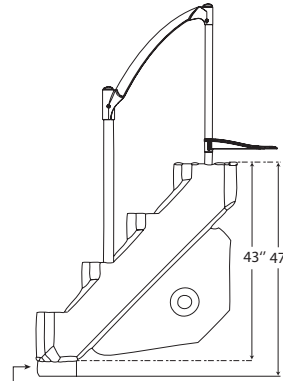

*Perfect staircase style,
only from Lumi-O!*

 181.4 KG / 400 LBS MAXIMAL WEIGHT	 ROTMOLDED
 22.67 KG / 50 LBS	 IN
 DIMENSIONS 43 X 34 X 44 IN 109.2 X 86.4 X 111.8 CM	 OR IN A BOX OR IN A BAG
 PEARL GREY	 DARK GREY
 AQUA BLUE*	 WHITE* INTERNATIONAL ONLY
 ABOVEGROUND POOL	 EASY WINTERIZING
 ONE PIECE	 EASY ASSEMBLY

* LIMITED QUANTITY

701-0022 / 5602.EN REV01/20
AVAILABLE: QC | CA | US | INT

For more information, visit
www.innovaplas.com

Royal Entrance | 5602

Aboveground pool step

FEATURES

- Outstanding resistance to UV rays
- Partial openings at the back for water circulation
- Safe rounded slip-resistant corners and surfaces
- Slip-resistant handrails supported by a strong and safe PVC alloy
- Meets current and proposed ISPS standards
- High stability ensured by its deck brackets
- Adjustable system for pools 48" to 54"
- Easy to install

Side view

Front view

Royal Entrance Combo

OPTIONAL: CLASSIC LADDER | 6007*

- Great stability ensured by supporting straps
- Adjustable system for pools 48" to 54"
- Flip ladder equipped with a safety lock
- Ladder weight: 25 lbs (12 kg)
- Capacity 225 lbs (102 kg)

Also available, the Self-Latching | 9700

* Non regulatory in Quebec.

PG-5602
+ GR-9700

181.4 KG / 400 LBS
MAXIMAL WEIGHT

ROTMOLDED

22.67 KG / 50 LBS

IN

DIMENSIONS
43 X 34 X 44 IN
109.2 X 86.4 X 111.8 CM