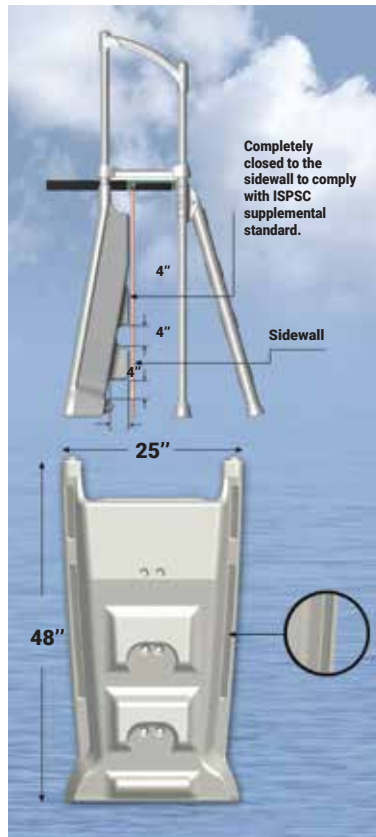

H2O | 7000

Aboveground pool ladder

H2O responds to the American National Standard

H2O meets ISPSC supplemental standard that says:

A ladder manufacturer shall provide a means to inhibit child entrapment between the ladder and the pool wall and through the risers.

159 KG / 350 LBS MAXIMUM WEIGHT	ROTMOLDED
10.43 KG / 23 LBS	IN
DIMENSIONS 48 X 25 X 12 IN 122 X 63.5 X 30.5 CM	ONE PIECE
PG	GR
PEARL GREY	DARK GREY
ABOVEGROUND POOL	

Better grip for a child!

H2O Combo

OPTIONAL: CLASSIC LADDER | 6003*

- Great stability ensured by supporting straps
- Adjustable system for pools 48" to 54"
- Flip ladder equipped with a safety lock

*Non regulatory in Quebec.

- Ladder weight: 25 lbs (12 kg)
- Ladder capacity: 225 lbs (102 kg)

**GR-7000
+ GR-6003**

For more information, visit www.innovaplas.com

701-0040 / PG-7000-EN REV01/20
AVAILABLE: QC | CA | US | INT