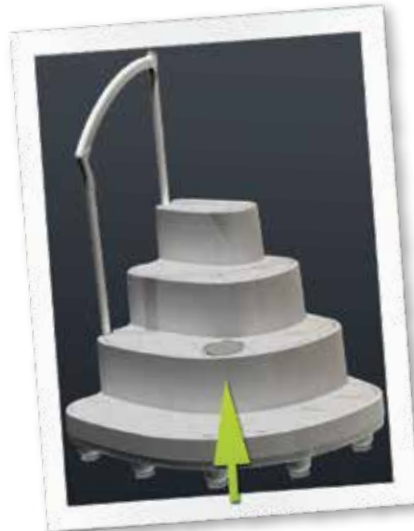

Majestic | 8000 | 8005

Aboveground pool step

FEATURES:

- Increased stability, facilitates entry and exit of the pool.
- Mounting pads lift bottom of the step away from the liner to allow true, complete water flow; the most effective system to avoid potential algae formation.
- Outstanding resistance to UV rays.
- Slip-resistant texture

* Classic Ladder 6004 optional. Non regulatory in Quebec.

Front-loading counterweight system

181 KG / 400 LBS MAXIMUM WEIGHT	ROTMOLDED
34.90 KG / 77 LBS	IN
DIMENSIONS 43.5 X 58 X 44 PO 110.5 X 147.3 X 111.8 CM	IN A BAG
GR	W
DARK GREY (NOT AVAILABLE IN THE US)	WHITE
ABOVEGROUND POOL	ONE PIECE

The simple, removable counterweight offsets flotation and makes winterizing easy. Step cups provide additional stability, help secure the step at the bottom of the pool, and maximize liner protection against stress or abrasion.

Majestic Combo

OPTIONAL: CLASSIC LADDER | 6004

- Great stability ensured by supporting straps
- Adjustable system for pools 48" to 54"
- Flip ladder equipped with a safety lock
- Designed for use with the Majestic 8000 step on an aboveground pool without a deck

*Non regulatory in Quebec.