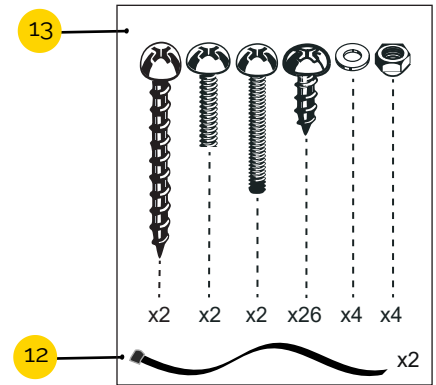

6004 CLASSIC LADDER II

for use with Majestic 8000 only

Product description		Product code
1	Ladder tread - WHITE	160-0027
2	Pivot bloc - WHITE	160-0028
3	PVC post 67" - WHITE	165-0028
4	Ladder base - WHITE	160-0009
5	Lock - WHITE	105-0207
6	Injected platform - WHITE	160-0003
7	Double adaptor for Majestic 8000 & Classic 6004 - WHITE	700-0089
8	Rotomolded attachment pipe - WHITE	700-0087
9	Short handrail - WHITE	160-0010
10	Cap for PVC post - WHITE	160-0011
11	PVC post 29.25" - WHITE	165-0016
12	Nylon straps (included in hardware pack)	105-0018
13	Hardware pack	140-0050