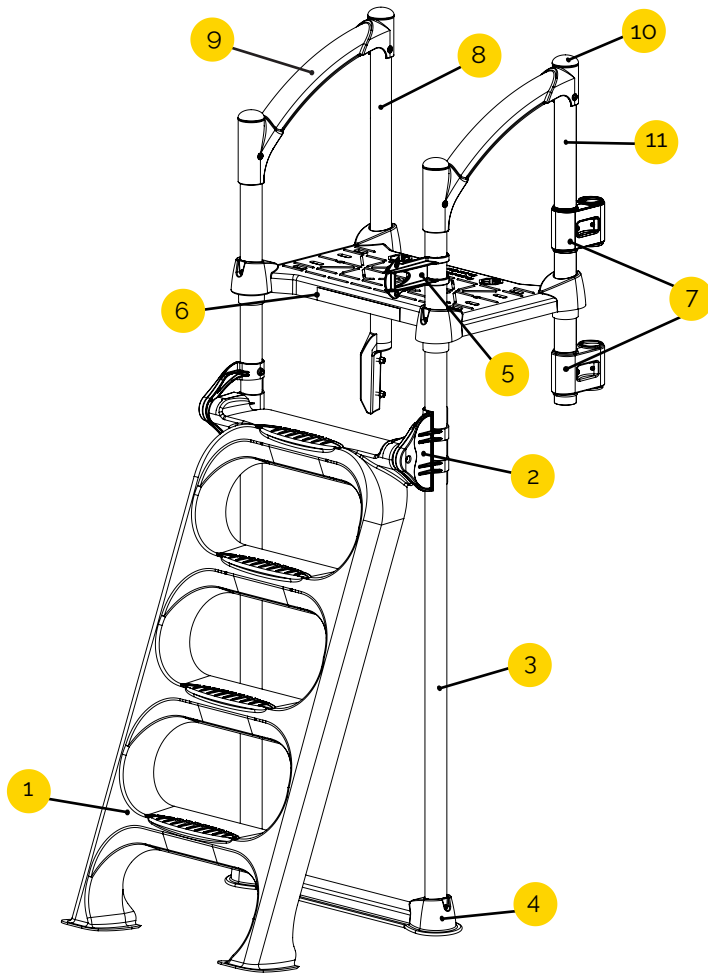

6004 CLASSIC LADDER II

for use with Majestic 8000 only

Product description		Product code
1	Ladder tread - WHITE	160-0027
2	Pivot bloc - WHITE	160-0028
3	PVC post 67" - WHITE	165-0028
4	Ladder base - WHITE	160-0009
5	Lock - WHITE	105-0207
6	Injected platform - WHITE	160-0003
7	Double adaptor for Majestic 8000 & Classic 6004 - WHITE	700-0089
8	Rotomolded attachment pipe - WHITE	700-0087
9	Short handrail - WHITE	160-0010
10	Cap for PVC post - WHITE	160-0011
11	PVC post 29.25" - WHITE	165-0016
12	Nylon straps (included in hardware pack)	105-0018
13	Hardware pack	140-0050