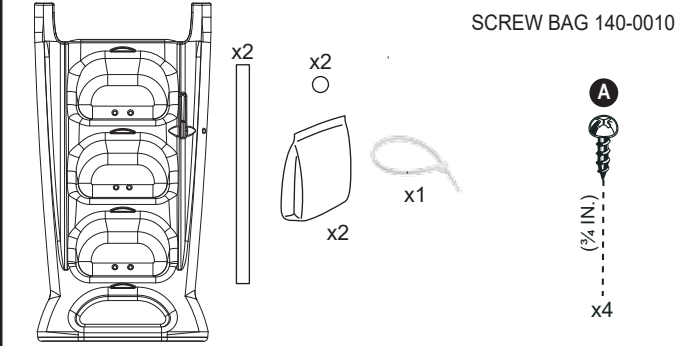

H2O 7000 WITH DECK KIT 0005

Contents of the H2O SKU # 7000

Contents deck kit SKU # 0005

Sand (not included)

⚠ WARNING

- ▶ Install the step on a flat surface.
- ▶ Do not jump or dive from the step.
- ▶ Remove the step from water when temperatures drop below freezing.
- ▶ In winter, the step should be stored in an area protected from snow.
- ▶ Never lift the step by its handrails.
- ▶ Use BATTERY operated tools to avoid electric shock near water.
- ▶ Ensure no corrosive materials are added to the step or hardware kit.
- ▶ The step must be installed per manufacturer's instructions.
- ▶ File off all stripped or sharp edges before assembly to avoid injuries and liner damage.
- ▶ The manufacturer is not responsible for damages or injuries caused by improper installation or use of product.
- ▶ To ease the installation of handrails and bolts, use a screwdriver to line up the holes.