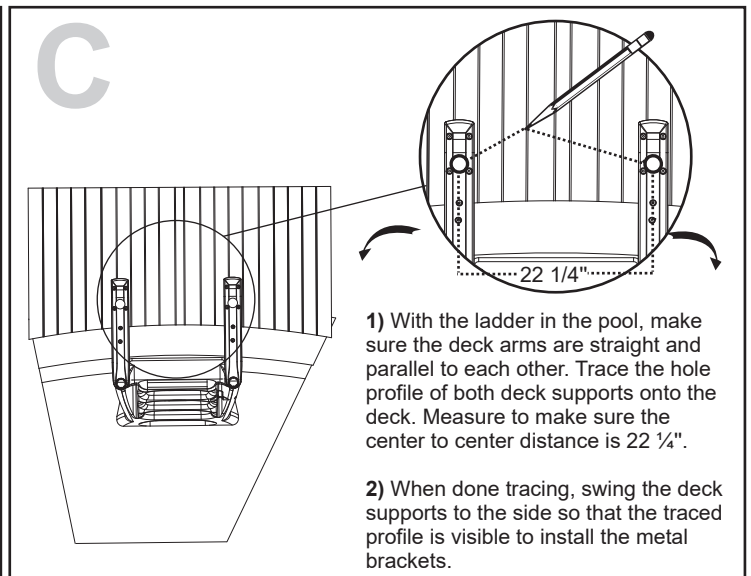

H2O 7000 WITH DECK KIT 0005

MANUFACTURER WARRANTY

**1 year on step and deck kit.
1 year on hardware.**