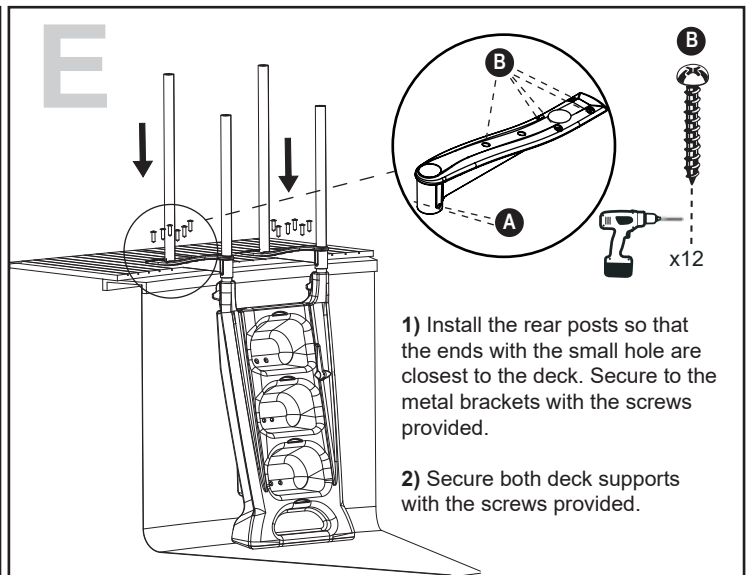

H2O 7000 WITH DECK KIT 0005

MANUFACTURER WARRANTY

**1 year on step and deck kit.
1 year on hardware.**