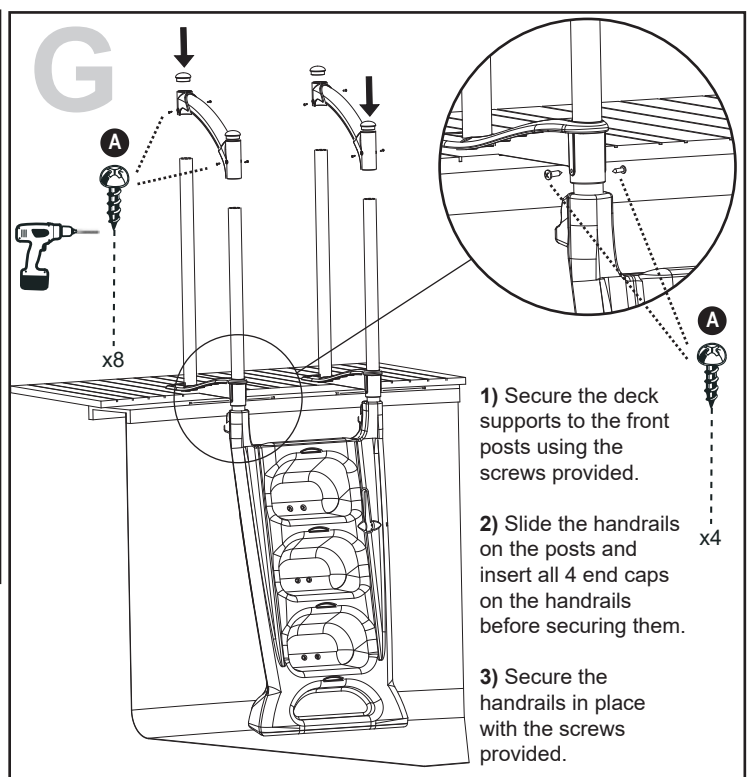

H2O 7000 WITH DECK KIT 0005

MANUFACTURER WARRANTY

**1 year on step and deck kit.
1 year on hardware.**