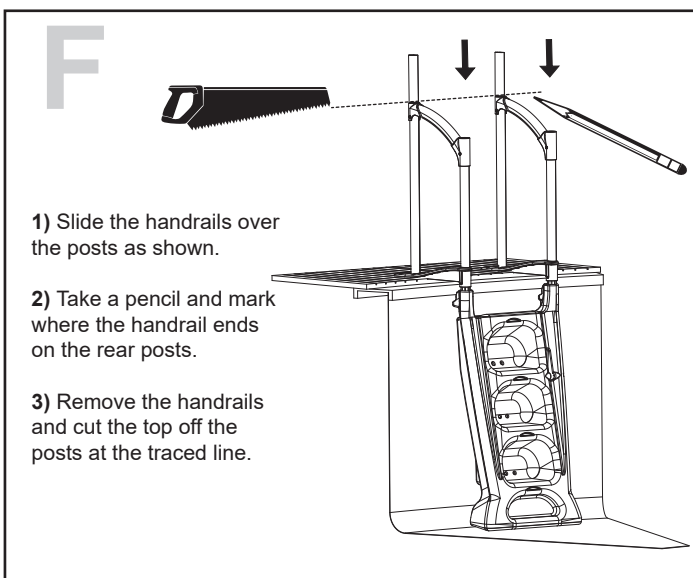

H2O 7000 WITH DECK KIT 0005

MANUFACTURER WARRANTY

**1 year on step and deck kit.
1 year on hardware.**