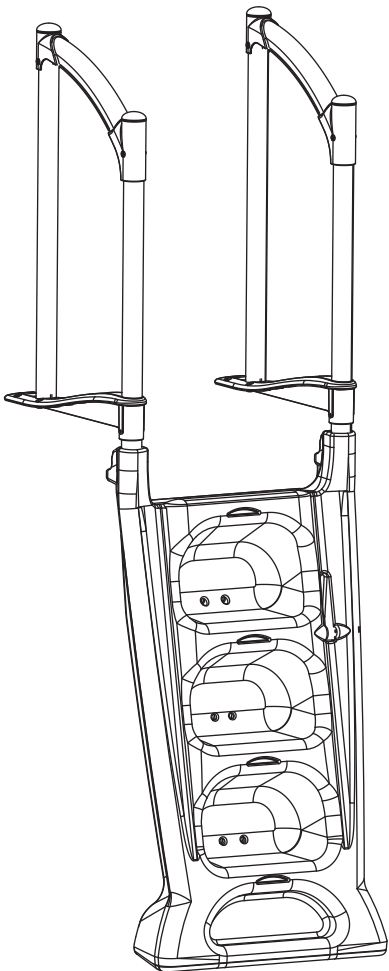

Required tools (not included)

MANUFACTURER WARRANTY

**1 year on step and deck kit.
1 year on hardware.**

2257 route 139
Drummondville, Québec
J2A 2G2

WWW.INNOVAPLAS.COM

REV. 10/22/2020

PN:

PG:1