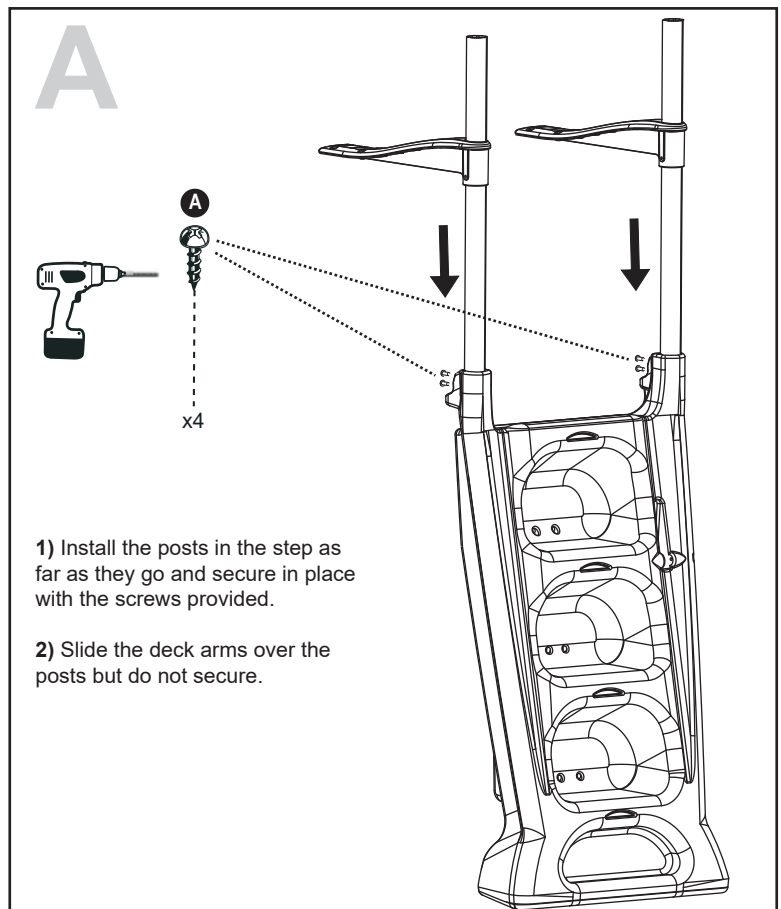

Required tools (not included)

MANUFACTURER WARRANTY

**1 year on step and deck kit.
1 year on hardware.**

2257 route 139
Drummondville, Québec
J2A 2G2

WWW.INNOVAPLAS.COM

REV. 10/22/2020

PN:

PG:1