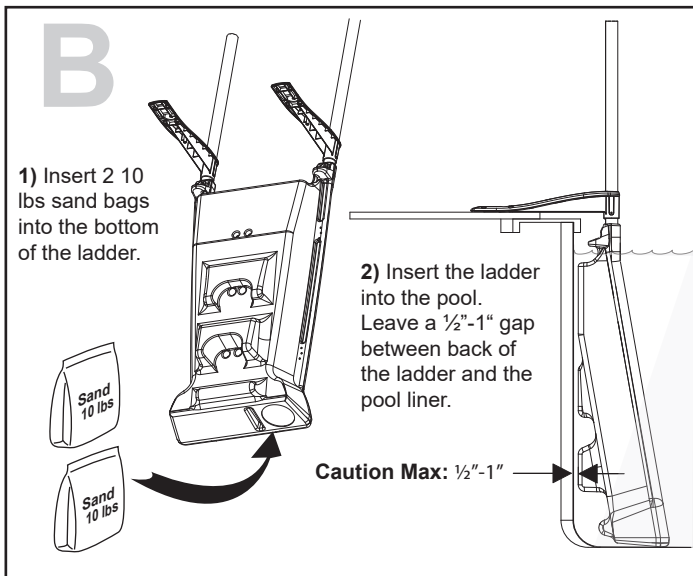

H2O 7000 WITH DECK KIT 0005

MANUFACTURER WARRANTY

**1 year on step and deck kit.
1 year on hardware.**