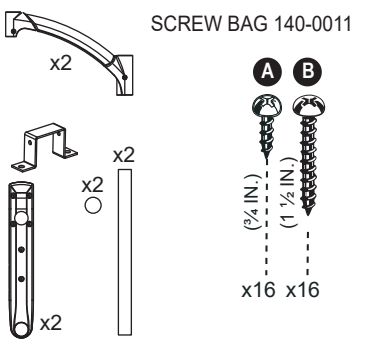

H2O 7000 WITH DECK KIT 0005

Contents of the H2O SKU # 7000

Contents deck kit SKU # 0005

Sand (not included)

⚠ WARNING

- ▶ Install the step on a flat surface.
- ▶ Do not jump or dive from the step.
- ▶ Remove the step from water when temperatures drop below freezing.
- ▶ In winter, the step should be stored in an area protected from snow.
- ▶ Never lift the step by its handrails.
- ▶ Use BATTERY operated tools to avoid electric shock near water.
- ▶ Ensure no corrosive materials are added to the step or hardware kit.
- ▶ The step must be installed per manufacturer's instructions.
- ▶ File off all stripped or sharp edges before assembly to avoid injuries and liner damage.
- ▶ The manufacturer is not responsible for damages or injuries caused by improper installation or use of product.
- ▶ To ease the installation of handrails and bolts, use a screwdriver to line up the holes.