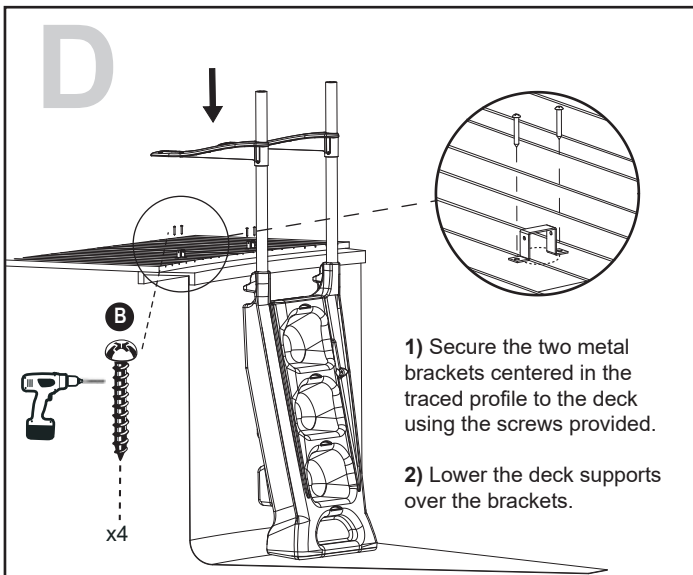

H2O 7000 WITH DECK KIT 0005

MANUFACTURER WARRANTY

**1 year on step and deck kit.
1 year on hardware.**