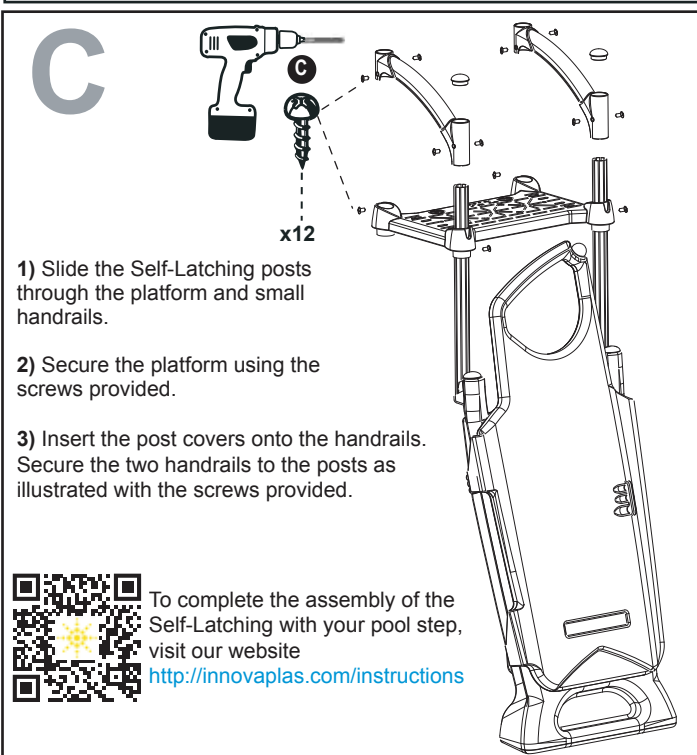

To complete the assembly of the Self-Latching with your pool step, visit our website <http://innovaplas.com/instructions>

2257 route 139
Drummondville, Québec
J2A 2G2

WWW.INNOVAPLAS.COM

MANUFACTURER WARRANTY

**1 year on self-latching gate.
1 year on hardware.**

REV. 02/07/2023

PN:

PG:1