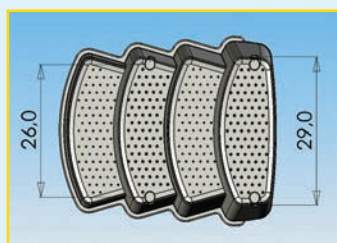

The Festiva

by Lumi-O The leader in-pool steps!

Lumi-O innovates with a new generation of pool steps based on its existing steps. The Festiva is the result of several years of development. Economical and practical, it is easy to install and adapts easily to pool bottom level variations, and its slip-resistant surface ensures greater safety. The Festiva is the best choice when it comes to a good quality-price ratio.

- **Ballast system unique to Lumi-O***

*Patent Pending

The Festiva #5704

Step weight : 23 kilos (50 lbs)
Capacity : 180 kilos (400 lbs)

Festiva Combo

Optional outside ladder #4-6500A

- Great stability ensured by supporting straps
- Adjustable system for 48-in to 54-in pools
- Pivoting ladder equipped with a safety cable
- Strong and aesthetic
- Also available, The ladder closure # 5-6800C

Features

- Outstanding resistance to UV rays
- Openings at the sides and back for water circulation
- Safe rounded slip-resistant corners and surfaces
- Two ballasting containers facilitate installation
- High stability ensured by its deck brackets
- Adapts easily to pool bottom level variations
- Stackable 12 steps per pallet, with individual wrapping
- Slip-resistant handrails supported by a strong and safe PVC alloy
- Meets current and proposed ANSI/NSPI standards