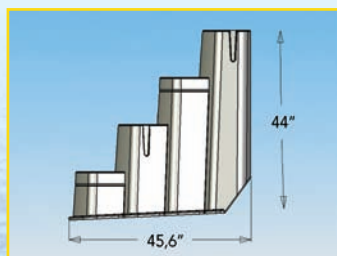

- **Ballast system unique to Lumi-O***

*Patent Pending

The Festiva #5704

Step weight : 23 kilos (50 lbs)
Capacity : 180 kilos (400 lbs)

Festiva Combo

Optional outside ladder #4-6500A

- Great stability ensured by supporting straps
- Adjustable system for 48-in to 54-in pools
- Pivoting ladder equipped with a safety cable
- Strong and aesthetic
- Also available, The ladder closure # 5-6800C

Features

- Outstanding resistance to UV rays
- Openings at the sides and back for water circulation
- Safe rounded slip-resistant corners and surfaces
- Two ballasting containers facilitate installation
- High stability ensured by its deck brackets
- Adapts easily to pool bottom level variations
- Stackable 12 steps per pallet, with individual wrapping
- Slip-resistant handrails supported by a strong and safe PVC alloy
- Meets current and proposed ANSI/NSPI standards