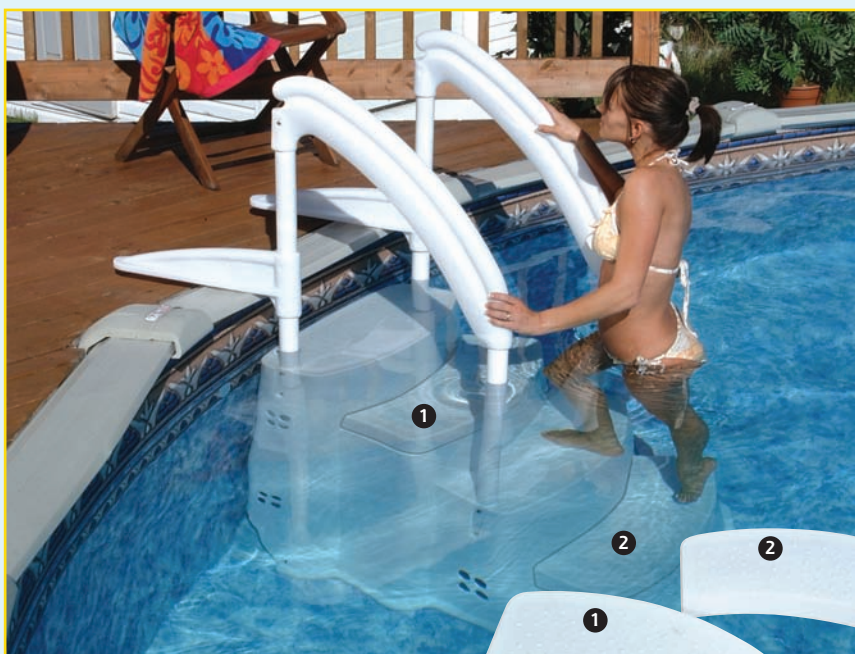

The Festiva

by Lumi-O The leader in-pool steps!

Lumi-O innovates with a new generation of pool steps based on its existing steps. The Festiva is the result of several years of development. Economical and practical, it is easy to install and adapts easily to pool bottom level variations, and its slip-resistant surface ensures greater safety. The Festiva is the best choice when it comes to a good quality-price ratio.

- **Ballast system unique to Lumi-O***

*Patent Pending

The Festiva #5704

Step weight : 23 kilos (50 lbs)
Capacity : 180 kilos (400 lbs)

Festiva Combo

Optional outside ladder #4-6500A

- Great stability ensured by supporting straps
- Adjustable system for 48-in to 54-in pools
- Pivoting ladder equipped with a safety cable
- Strong and aesthetic
- Also available, The ladder closure # 5-6800C

Features

- Outstanding resistance to UV rays
- Openings at the sides and back for water circulation
- Safe rounded slip-resistant corners and surfaces
- Two ballasting containers facilitate installation
- High stability ensured by its deck brackets
- Adapts easily to pool bottom level variations
- Stackable 12 steps per pallet, with individual wrapping
- Slip-resistant handrails supported by a strong and safe PVC alloy
- Meets current and proposed ANSI/NSPI standards